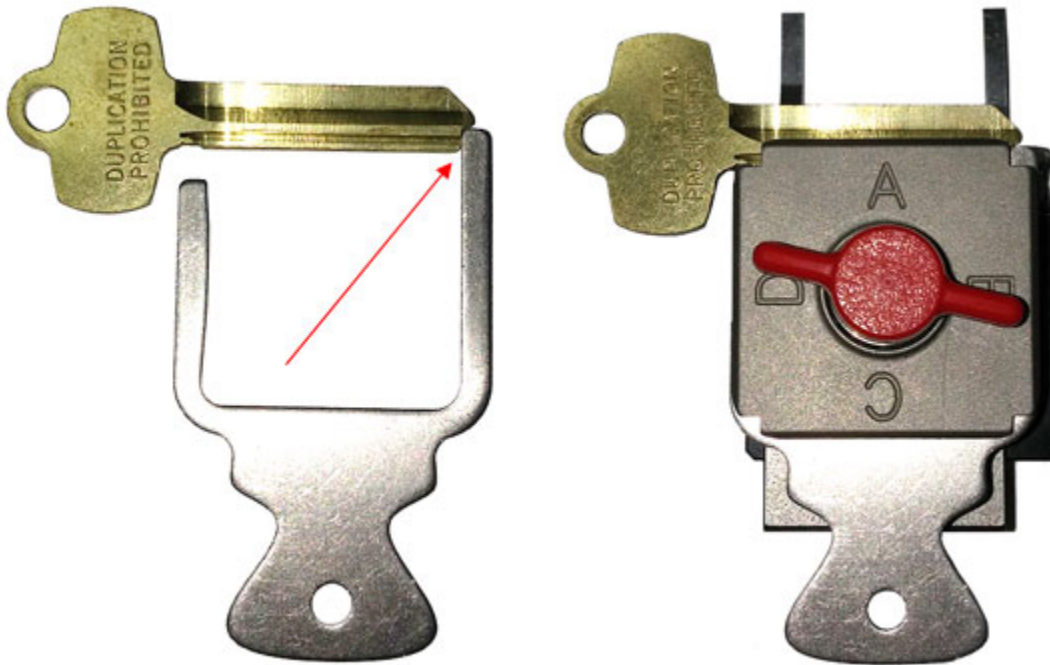

# Best Adapter

For 3D Pro key machines

Slide the Best Adapter into the front of the Jaw 2 and stop Best keys on the recessed tip