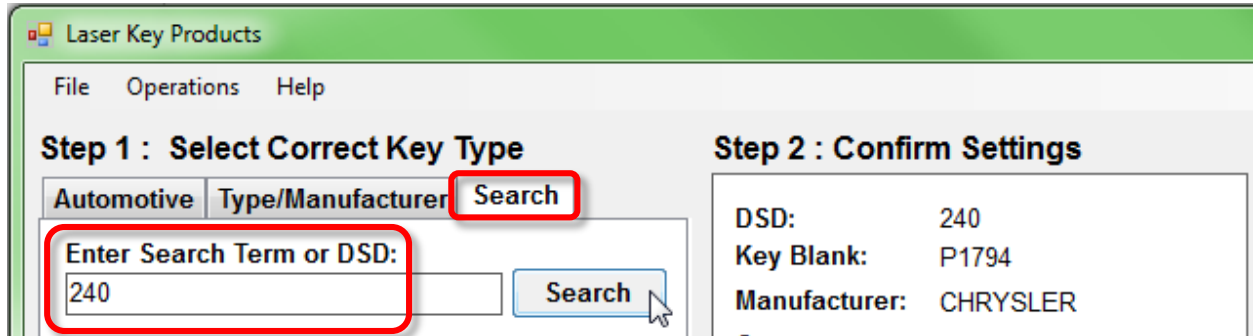

Selecting Keys by DSD Number

Click the search tab at the top left of the 3D Pro software. Enter the DSD number in the Search field and then click Search. The key is now selected.

List of automotive DSD numbers: